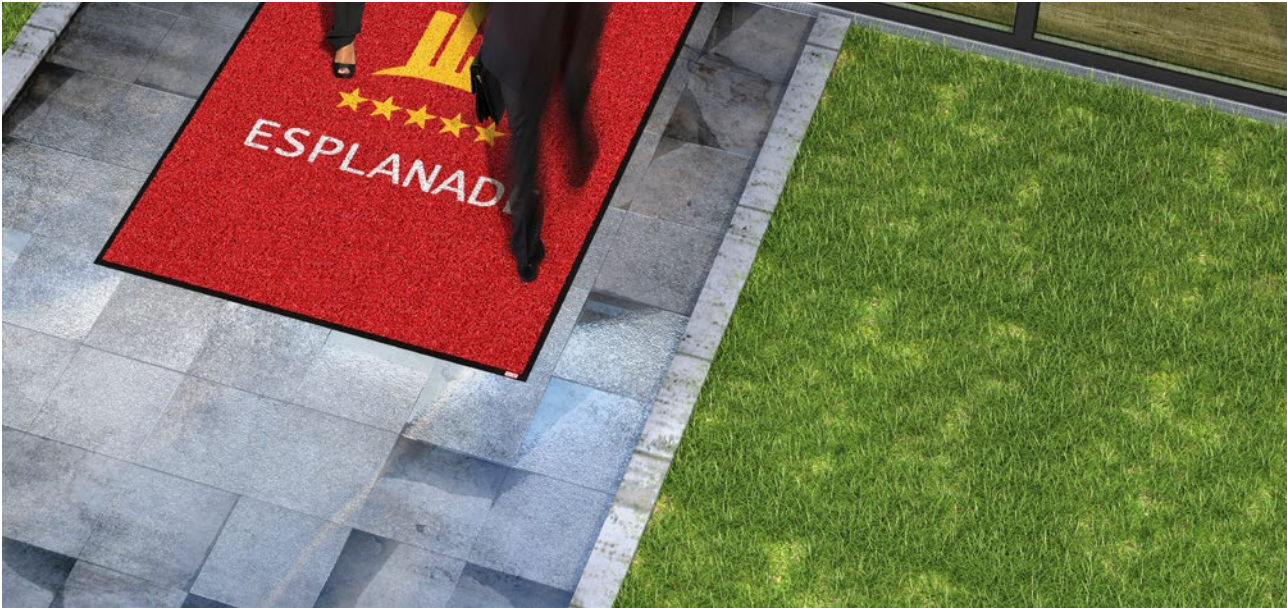

Carpet mats

Model Image Outdoor

Description
The washable design mats with a big advertising impact for picking up coarse dirt in unprotected outdoor areas. Very good colourfastness and lightfastness!

Carpet mats

Model Image Outdoor

Colours

OD9010 Bor-
deaux

OD9011 Red

OD9030 Dark
brown

OD9031 Sand

OD9032 Natural

OD9050 Orange

OD9081 Light
green

OD9082 Grass
green

OD9083 Petrol
blue

Carpet mats

Model Image Outdoor

Backing material	Nitrile rubber coating, thickness approx. 2 mm plus edge reinforcement. Knubs over whole surface with drainage holes for removal of water
Border width	20 mm
Pile height	7 - 8 mm
Pile material	100% polyamide 6, pile weight 1,000 g/m ²
Height	8 - 9 mm
Total weight (g/m²)	3200
Dimension tolerance in %	5
Tread border label	By request